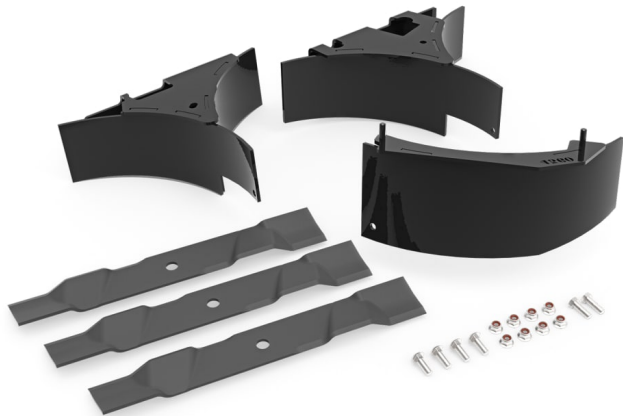

## KIT 48" MULCH

Produkt

Ariens OEM mulch kit helps you return nutrients to your lawn while keeping your yard looking professionally manicured time after time. The mulching kit features easy-to-install baffles that fit under mower decks. This kit includes 3 baffles, 3 blades and the necessary hardware. This kit fits Gravely 48 in. ZT HD, PT Z, PT ZX, PT 100, Pro Walk, and Ariens 48 in. Apex models.

### Ariens Deler

GTIN	00751058043562
Shipping Weight Lbs	29 Lbs
Shipping Height Inch	14 Inch
Shipping Length Inch	16 Inch
Shipping Width Inch	20 Inch

Læs mere om produktet her:

<https://www.ariens.dk/product?number=79105700>