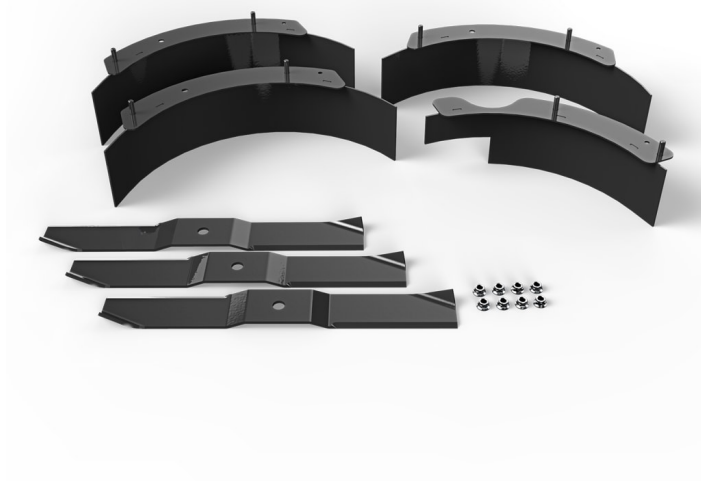

Mulch kit Ikon 52

Produkt
kit

features easy, to, install baffles that fit under mower decks to create a separate cutting chamber for each blade. When cut, grass lifts into the cutting chamber and gets cut many times before dropping onto the lawn.

Ariens Deler

GTIN	00751058039428
Shipping Weight Lbs	21 Lbs
Shipping Height Inch	19.5 Inch
Shipping Length Inch	24.5 Inch
Shipping Width Inch	5.5 Inch

Læs mere om produktet her:

<https://www.ariens.dk/product?number=71514000>