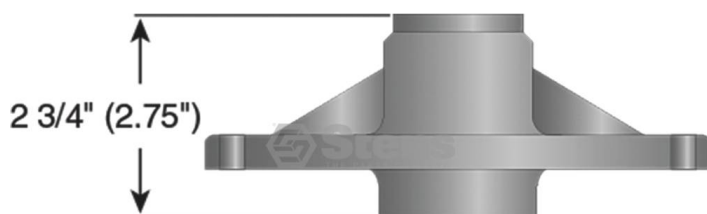

## Spindle Assembly (Murray 492574MA) Stens

Produkt

*Approximate Measurement*

Spindle Assembly Murray 492574MA Height: 2" Height 2" Width: 7" Complete with bearings, spacer and grease fitting  
 Use with 285-097 Jackshaft 285-097 Jackshaft, Use with 285-187 Jackshaft 285-187 Jackshaft, Use with 230-019 Bearing 230-019 Bearing, Use with 285-342 Spindle Repair Kit 285-342 Spindle Repair Kit, Use with 230-015 Spindle Bearing 230-015 Spindle Bearing

Height: 2" Height 2" Width: 7" Complete with bearings, spacer and grease fitting

### Ariens DelerStens

GTIN	2.3899099061E10
Varegruppe	Spindle Assembly
Mængde pr. Artikel	1
Vægt	0.77337499085
OEM-nr	Murray 20551, 24384, 24385, 492574, 492574MA, 90905, 92574;
Deltalskonkurrenter	10-0101 251-6732 251-6742 285-342 2925 45-250 6500759 7-04229 7203761 82-023 82-023-B 82-243 82-243-B 8320 8321 B1MU54 B1SB2925 BS492574MA BU-54 SB-2925
Passer til mærke	Murray 38608X12E 38"-52" LT rail frame and 46"-52" GT rail frame units
Cross Sell	285-097, 285-187, 230-019, 285-342, 230-015
Up Sell	Use with 285-097 Jackshaft 285-097 Jackshaft, Use with 285-187 Jackshaft 285-187 Jackshaft, Use with 230-019 Bearing 230-019 Bearing, Use with 285-342 Spindle Repair Kit 285-342 Spindle Repair Kit, Use with 230-015 Spindle Bearing 230-015 Spindle Bearing
Yderligere information	Use with 285-097 Jackshaft 285-097 Jackshaft, Use with 285-187 Jackshaft 285-187 Jackshaft, Use with 230-019 Bearing 230-019 Bearing, Use with 285-342 Spindle Repair Kit 285-342 Spindle Repair Kit, Use with 230-015 Spindle Bearing 230-015 Spindle Bearing