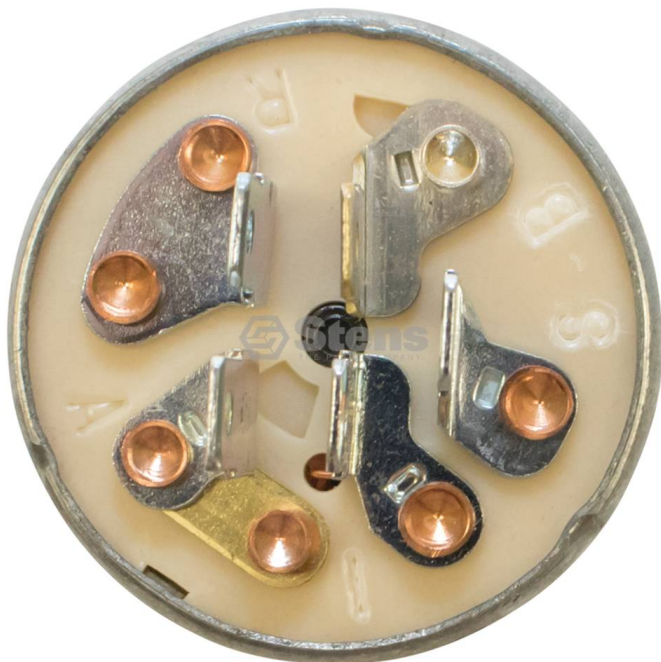

Ignition Switch (Toro 103990) Stens

Produkt

Ignition Switch Toro 103990 Ignition type: Battery Ignition type Battery No of Positions 3 No of Terminals 55-8" mounting stemMade by Indak Use with 430-223 Wiring Harness 430-223 Wiring Harness

Ignition type: Battery Ignition type Battery No of Positions 3 No of Terminals 55-8" mounting stemMade by Indak

Ariens DelerStens

GTIN	2.3899052769E10
Varegruppe	Ignition Switch
Mængde pr. Artikel	1
Vægt	0.07937866475
OEM-nr	AYP 2683R, 583731001; Toro 103990;
Deltalskonkurrenter	1376 1931 2305944 25139 263-5832 33-389 7-01854 AC-02 SB-1931
Cross Sell	430-223
Up Sell	Use with 430-223 Wiring Harness 430-223 Wiring Harness
Yderligere information	Use with 430-223 Wiring Harness 430-223 Wiring Harness

LÅ's mere om produktet her:

<https://www.ariens.dk/product?number=430-512>